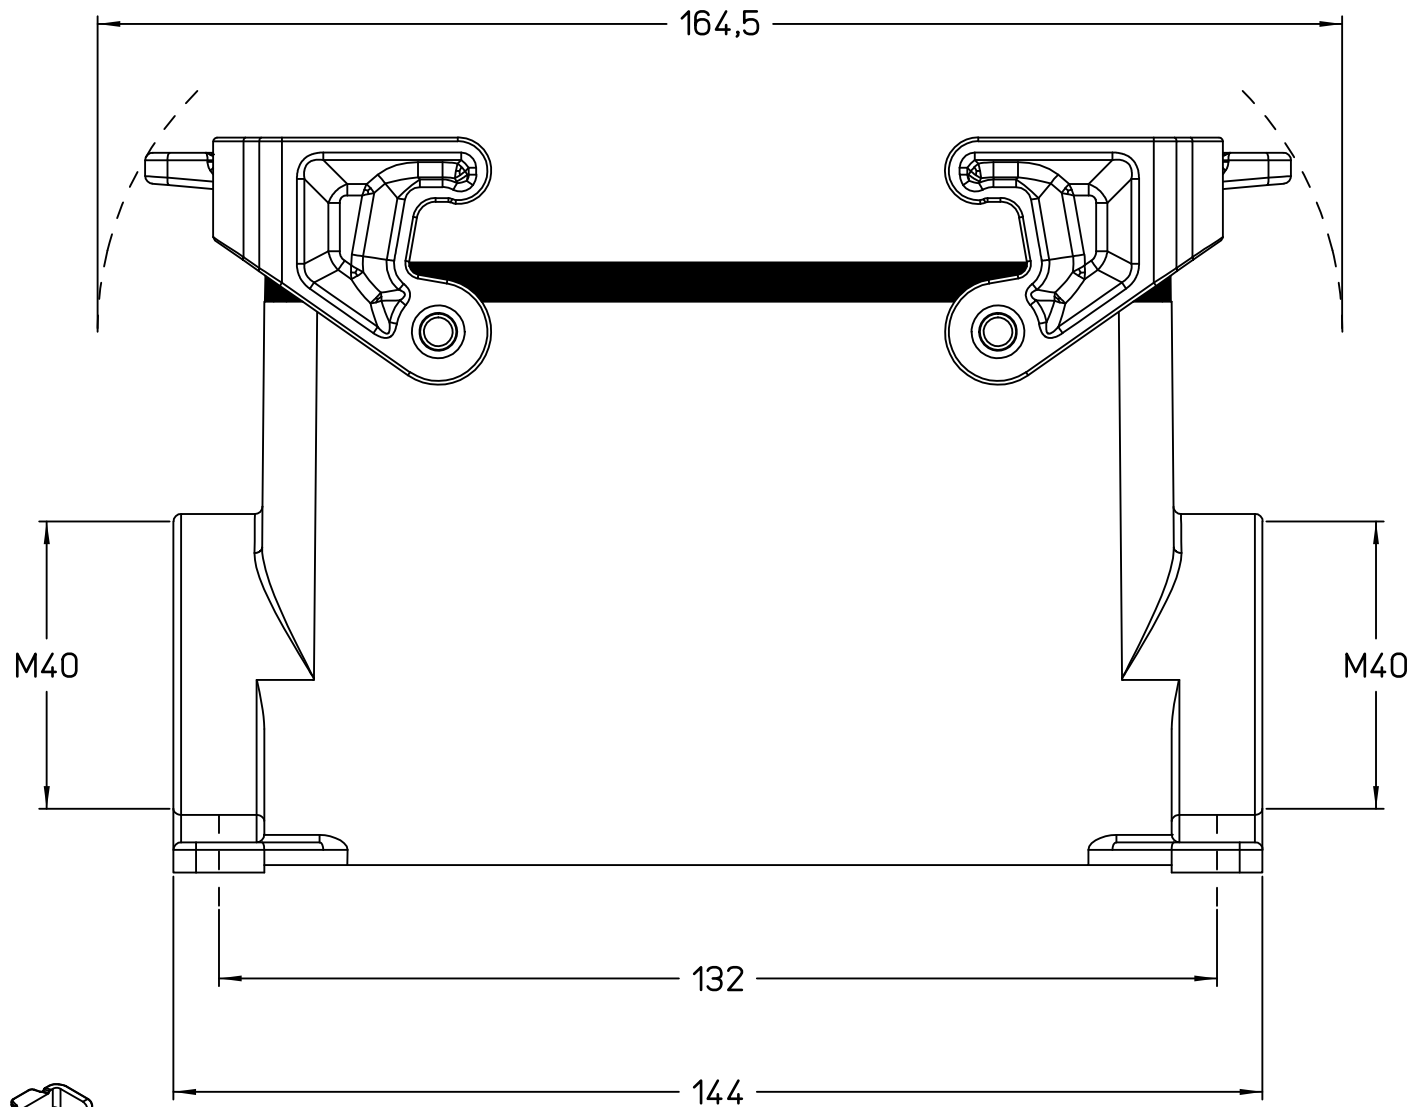

Diritti riservati All rights reserved

Dimensions in mm

Simplified representation with dimensions without tolerance

Original Size A4

JMPAP 24.240

Date 08/11/23

surface mounting housing, size "104.27", 2x M40 side entries,

Sign. G. Renna

with 2 Jei-P levers

Scale 1:1