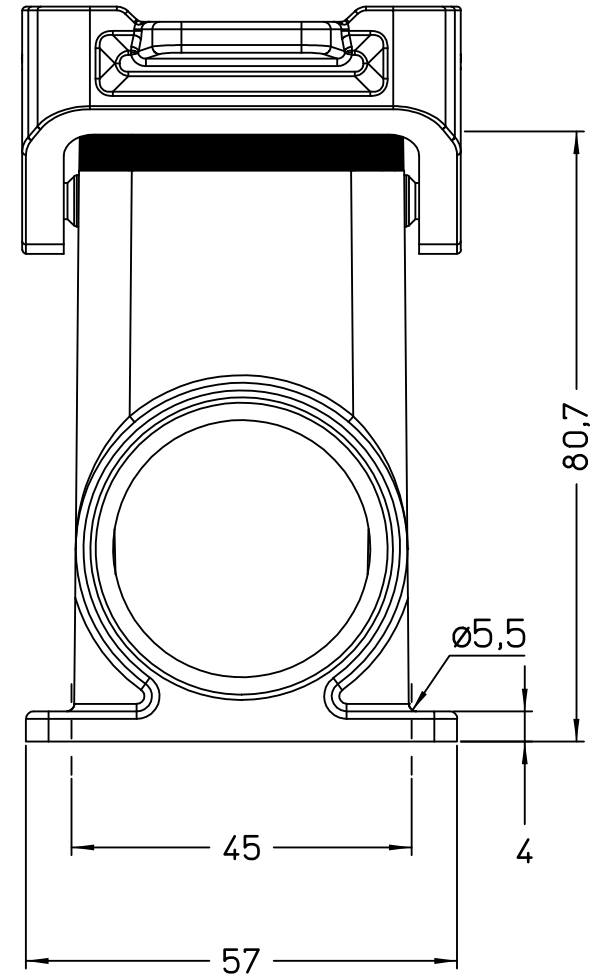

Diritti riservati All rights reserved

Dimensions in mm

Simplified representation with dimensions without tolerance

Original Size A4

JMPAP 24.240

Date 08/11/23

surface mounting housing, size "104.27", 2x M40 side entries,

Sign. G. Renna

with 2 Jei-P levers

Scale 1:1